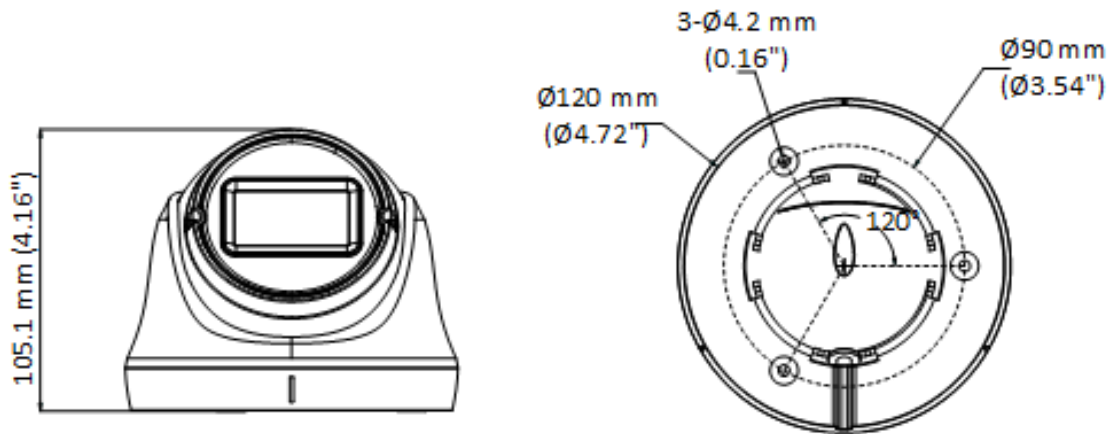

▪ **Dimension**

▪ **Accessory**

▪ **Optional**

DS-1273ZJ-130-TRL Wall Mount	DS-1281ZJ-M Inclined Ceiling Mount	DS-1280ZJ-M Junction Box