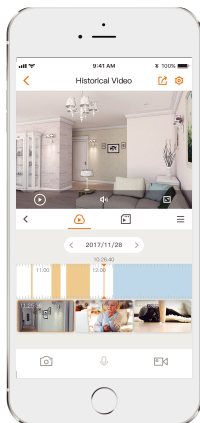

1080P Full HD Video

See more than 720P

Human Detection

Quickly find human targets in you home

Smart Color Night Vision

Support four-mode night vision for clear-as day clarity even in pitch dark

Active Deterrence

Scare away unwelcome visitors with built-in spotlight and 110dB security siren

IP66

Weatherproof from dust and water

Two-way Talk

Real-time communicate with people at the camera

Diversified Storage

Supports NVR, Cloud Storage or Micro SD card (up to 256 GB)

Alarm Notification

Sends instant motion-activated alerts to your mobile phone

Wi-Fi Connection

IEEE802.11b/g/n(2.4 GHz)

Smart Tracking

Automatically tracks moving objects

Stay close with what you care

With Cloud service, you will have access to what you care as long as Internet is available. You can record daily or motion videos on Cloud and playback anytime anywhere.

Specifications

Camera

1/2.9" 2 Megapixel Progressive CMOS
2 MP(1920 x 1080)
Night Vision: 30m(98ft) Distance
3.6 mm /6 mm Fixed Lens
Field of View: 3.6 mm: 86° (H), 45° (V), 105° (D)
6 mm: 51° (H), 29° (V), 59° (D)
355° Pan & 0~90° Tilt