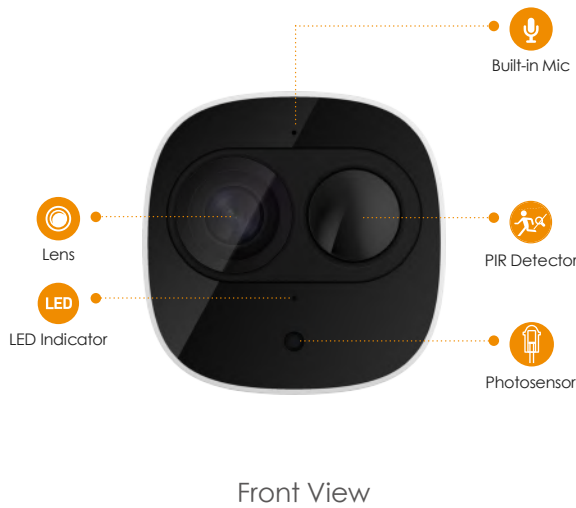

Specifications

Cell Pro

Camera

1/2.7" 2 Megapixel Progressive CMOS
2MP (1920 x 1080)
Night Vision: 10m(33ft) Distance
2.8mm Fixed Lens, F2.2
Field of View : 110° (H), 61° (V), 130° (D)

Video

Video Compression : H.265/H.264
Up to 20fps Frame Rate

Notice Management

PIR Detection

Network

Wi-Fi: IEEE802.11b/g/n,50m(164ft) Open Field
Imou App: iOS, Android

Base Station

Network

1 x 100Mbps Ethernet Port
Wi-Fi: IEEE802.11b/g/n, 100m(328ft) Open Field, 2 X 2 MIMO

Auxiliary Interface

1 x DC Power Port	1 x LAN Port
1 x Reset Button	1 x USB2.0 Port
1 x Sync Button	

Auxiliary Interface

Built-in Mic & Speaker
Micro USB Power Port
SYNC Button

General

DC 5V 1A Power Supply or Rechargeable Battery Power
6 Months Battery for a Full Charge
Power Consumption: ≤3W
IP65
Working Environment: -20°C~+45°C (-4°F~113°F),
Less Than 95%RH
Dimension: 77 x 77 x 71.5mm(3.03 x 3.03x 2.81 inch)
Weight: 350g(0.77lb)
CE, FCC, UL

General

DC 12V 2A Power Supply
Power Consumption: ≤6W
Working Environment: -10°C~+50°C (14°F~122°F),
Less Than 90%RH
Dimension: 157 x 108 x 154mm(6.18 x 4.25 x 6.06inch)
Weight: 270g(0.60lb)